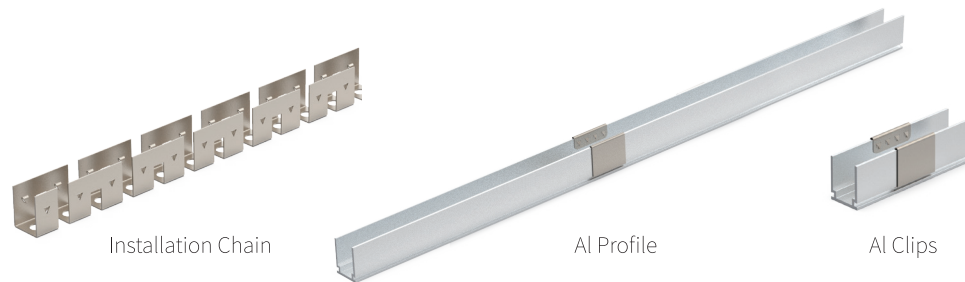

1120M

MAIN FEATURES

- Side lighting and side bending
- Lumileds or Bridgelux LED inside
- Dual-color silicone extrusion
- UV and yellowish resistant
- IP67 and salt-mist proof
- L70B50 > 50,000hrs
- UL 94 V-0
- Easy installation and re-connect accessories
- 400lm per meter @5000K
- 12W/mtr, 10mtrs per roll
- Cutting unit 10cm

TYPICAL APPLICATION

Building and sign outline lighting
General and cove lighting
Ships, boats and trucks outline lighting
Bathroom, spa room lighting

CONFIGURATIONS

	Voltage	Product Color	Cutting unit	Lighting color
1120M3-XXX	DC12V	White/Red/Green/Blue/Yellow /Orange	5cm	White/Red/Green/Blue/Yellow /Orange
1120M3-RGB	DC12V	White	4.2cm	RGB
1120M6-XXX	DC24V	White/Red/Green/Blue/Yellow /Orange	10cm	White/Red/Green/Blue/Yellow /Orange
1120M6-DRGB	DC24V	White	7.15cm	Pixel control RGB
1120M6-RGB	DC24V	RGB	8.3cm	RGB
1120M6-RGBW	DC24V	RGBW	8.3cm	RGBW

ACCESSORIES

FOR
INSTALLATION

FOR
CONNECTION

1120A

MAIN FEATURES

- Side lighting and side bending
- Lumileds or Bridgelux LED inside
- Dual-color silicone extrusion
- UV and yellowish resistant
- IP67 and salt-mist proof
- L70B50 > 50,000hrs
- UL 94 V-0
- Easy installation and re-connect accessories
- 400lm per meter @5000K
- 12W/mtr, 10mtrs per roll
- Cutting unit 10cm