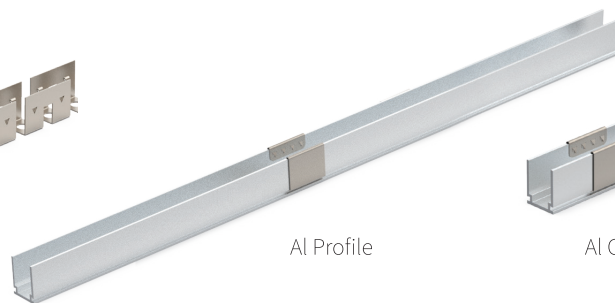

ACCESSORIES

FOR
INSTALLATION

PC Clips

Installation Chain

Al Profile

Al Clips

FOR
CONNECTION

0712S