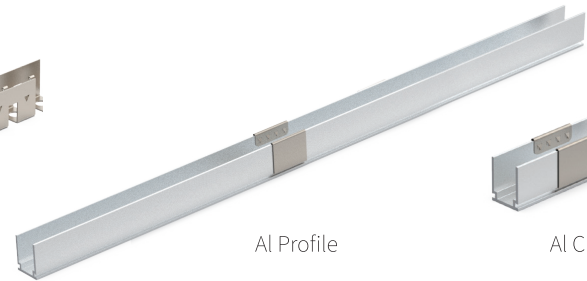

ACCESSORIES

FOR
INSTALLATION

PC Clips

Installation Chain

Al Profile

Al Clips

FOR
CONNECTION

1118S

MAIN FEATURES

- Side lighting and side bending
- Lumileds or Bridgelux LED inside
- Dual-color silicone extrusion
- UV and yellowish resistant
- IP67 and salt-mist proof
- L70B50 > 50,000hrs
- UL 94 V-0
- Easy installation and re-connect accessories
- 420lm per meter @5000K
- 12W/mtr, 10mtrs per roll
- Cutting unit 10cm