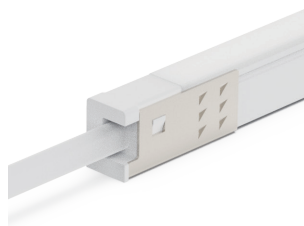

ACCESSORIES

FOR
INSTALLATION

Al Profile

Al Clips

FOR
CONNECTION

1614A

MAIN FEATURES

- 3-surface lighting and top bending
- Lumileds or Bridgelux LED inside
- Dual-color silicone extrusion
- UV and yellowish resistant
- IP67 and salt-mist proof
- L70B50 > 50,000hrs
- UL 94 V-0
- Easy installation and re-connect accessories
- 950lm per meter @5000K
- 12W/mtr, 10mtrs per roll