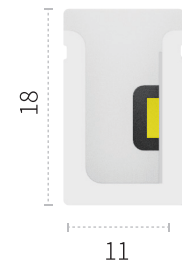

1118S

MAIN FEATURES

- Side lighting and side bending
- Lumileds or Bridgelux LED inside
- Dual-color silicone extrusion
- UV and yellowish resistant
- IP67 and salt-mist proof
- L70B50 > 50,000hrs
- UL 94 V-0
- Easy installation and re-connect accessories
- 420lm per meter @5000K
- 12W/mtr, 10mtrs per roll
- Cutting unit 10cm

TYPICAL APPLICATION

- LED neon letter or sign
- Building and sign outline lighting
- General and cove lighting
- Ships, boats and trucks outline lighting
- Bathroom, spa room lighting