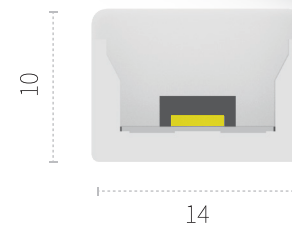

1410T

MAIN FEATURES

- Top lighting and top bending
- Lumileds LED inside
- Dual-color silicone extrusion
- UV and yellowish resistant
- IP67 and salt-mist proof
- L70B50 > 50,000hrs
- UL 94 V-0
- Easy installation and connect accessories
- 800lm per meter @6500K
- 10W/mtr, 10mtrs per roll

TYPICAL APPLICATION

- Kitchen and bathroom lighting
- Freezer and cooler lighting
- General and cove lighting
- Shelf lighting