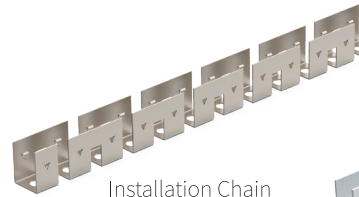

TYPICAL APPLICATION

- LED neon letter or sign
- Building and sign outline lighting
- General and cove lighting
- Ships, boats and trucks outline lighting
- Bathroom, spa room lighting

CONFIGURATIONS

	Voltage	Product Color	Cutting unit	Lighting color
1120A3-XXX	DC12V	White/Red/Green/Blue/Yellow /Orange	5cm	White/Red/Green/Blue/Yellow /Orange
1120A3-RGB	DC12V	White	4.2cm	RGB
1120A6-XXX	DC24V	White/Red/Green/Blue/Yellow /Orange	10cm	White/Red/Green/Blue/Yellow /Orange
1120A6-DRGB	DC24V	White	7.15cm	Pixel control RGB
1120A6-RGB	DC24V	RGB	8.3cm	RGB
1120A6-RGBW	DC24V	RGBW	8.3cm	RGBW

ACCESSORIES

FOR
INSTALLATION

PC Clips

Installation Chain

Al Profile

Al Clips

FOR
CONNECTION

1118S