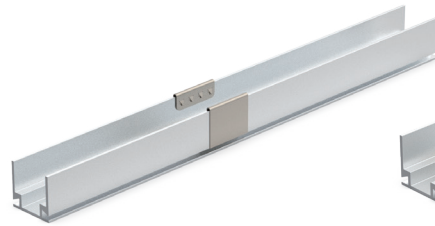

CONFIGURATIONS

	Voltage	Product Color	Cutting unit	Lighting color
1614T6-XXX	DC24V	White/Red/Green/Blue/Yellow /Orange	10cm	White/Red/Green/Blue/Yellow /Orange
1614T6-RGB	DC24V	White	7.15cm	RGB
1614T6-DRGB	DC24V	White	7.15cm	Pixel control RGB
1614T6-RGBW	DC24V	White	7.15cm	RGB

ACCESSORIES

FOR
INSTALLATION

Al Profile

FOR
CONNECTION