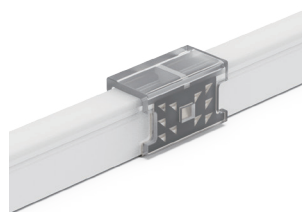

ACCESSORIES

FOR
INSTALLATION

Al Profile

Al Clips

FOR
CONNECTION

1614A

MAIN FEATURES

- 3-surface lighting and top bending
- Lumileds or Bridgelux LED inside
- Dual-color silicone extrusion
- UV and yellowish resistant
- IP67 and salt-mist proof
- L70B50 > 50,000hrs
- UL 94 V-0
- Easy installation and re-connect accessories
- 950lm per meter @5000K
- 12W/mtr, 10mtrs per roll