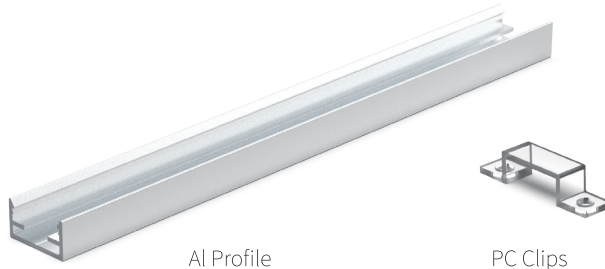

ACCESSORIES

FOR
INSTALLATION

Al Profile

PC Clips

IP20 LED STRIPES

MAIN FEATURES

- Top lighting or Side lighting
- LM80 report
- Bridgelux or Lumileds LED
- Flexible and cut-able
- L70B50 > 50,000hrs
- UL 94 V-0 PCB