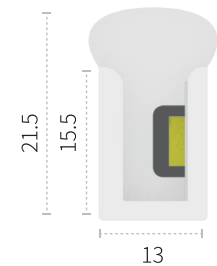

1120M

MAIN FEATURES

- Side lighting and side bending
- Lumileds or Bridgelux LED inside
- Dual-color silicone extrusion
- UV and yellowish resistant
- IP67 and salt-mist proof
- L70B50 > 50,000hrs
- UL 94 V-0
- Easy installation and re-connect accessories
- 400lm per meter @5000K
- 12W/mtr, 10mtrs per roll
- Cutting unit 10cm

TYPICAL APPLICATION

Building and sign outline lighting
General and cove lighting
Ships, boats and trucks outline lighting
Bathroom, spa room lighting