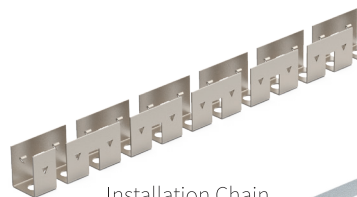

TYPICAL APPLICATION

- LED neon letter or sign
- Building and sign outline lighting
- General and cove lighting
- Ships, boats and trucks outline lighting
- Bathroom, spa room lighting

CONFIGURATIONS

	Voltage	Product Color	Cutting unit	Lighting color
1118S3-XXX	DC12V	White/Red/Green/Blue/Yellow /Orange	5cm	White/Red/Green/Blue/Yellow /Orange
1118S3-RGB	DC12V	White	4.2cm	RGB
1118S6-XXX	DC24V	White/Red/Green/Blue/Yellow /Orange	10cm	White/Red/Green/Blue/Yellow /Orange
1118S6-DRGB	DC24V	White	7.15cm	Pixel control RGB
1118S6-RGB	DC24V	RGB	8.3cm	RGB
1118S6-RGBW	DC24V	RGBW	8.3cm	RGBW

ACCESSORIES

FOR
INSTALLATION

PC Clips

Installation Chain

Al Profile

Al Clips

FOR
CONNECTION

0712S