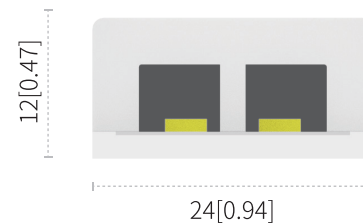

2412T

MAIN FEATURES

- Top lighting and top bending
- Lumileds LED inside
- Dual-color silicone extrusion
- UV and yellowish resistant
- IP67 and salt-mist proof
- L70B50 > 50,000hrs
- UL 94 V-0
- Easy installation and re-connect accessories
- 2000lm per meter @6500K
- 24W/mtr, 10mtrs per roll

TYPICAL APPLICATION

Light engine for special linear luminaries
Building and sign outline lighting
General and cove lighting
Ships, boats and trucks outline lighting
Bathroom, spa room lighting