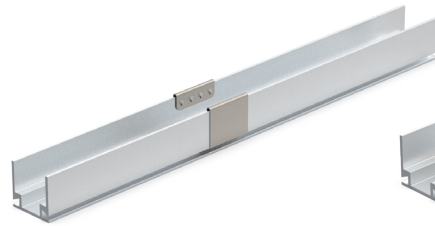

ACCESSORIES

FOR
INSTALLATION

Al Profile

Al Clips

FOR
CONNECTION

1614A

MAIN FEATURES

- 3-surface lighting and top bending
- Lumileds or Bridgelux LED inside
- Dual-color silicone extrusion
- UV and yellowish resistant
- IP67 and salt-mist proof
- L70B50 > 50,000hrs
- UL 94 V-0
- Easy installation and re-connect accessories
- 950lm per meter @5000K
- 12W/mtr, 10mtrs per roll

ACCESSORIES

FOR
INSTALLATION

PC Clips

Al Profile

Al Clips

FOR
CONNECTION

1614T

MAIN FEATURES