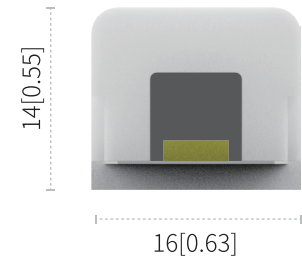

1614A

MAIN FEATURES

- 3-surface lighting and top bending
- Lumileds or Bridgelux LED inside
- Dual-color silicone extrusion
- UV and yellowish resistant
- IP67 and salt-mist proof
- L70B50 > 50,000hrs
- UL 94 V-0
- Easy installation and re-connect accessories
- 950lm per meter @5000K
- 12W/mtr, 10mtrs per roll

TYPICAL APPLICATION

Building and sign outline lighting
Freezer and cooler lighting
General and cove lighting
Ships, boats and trucks outline lighting
Bathroom, spa room lighting