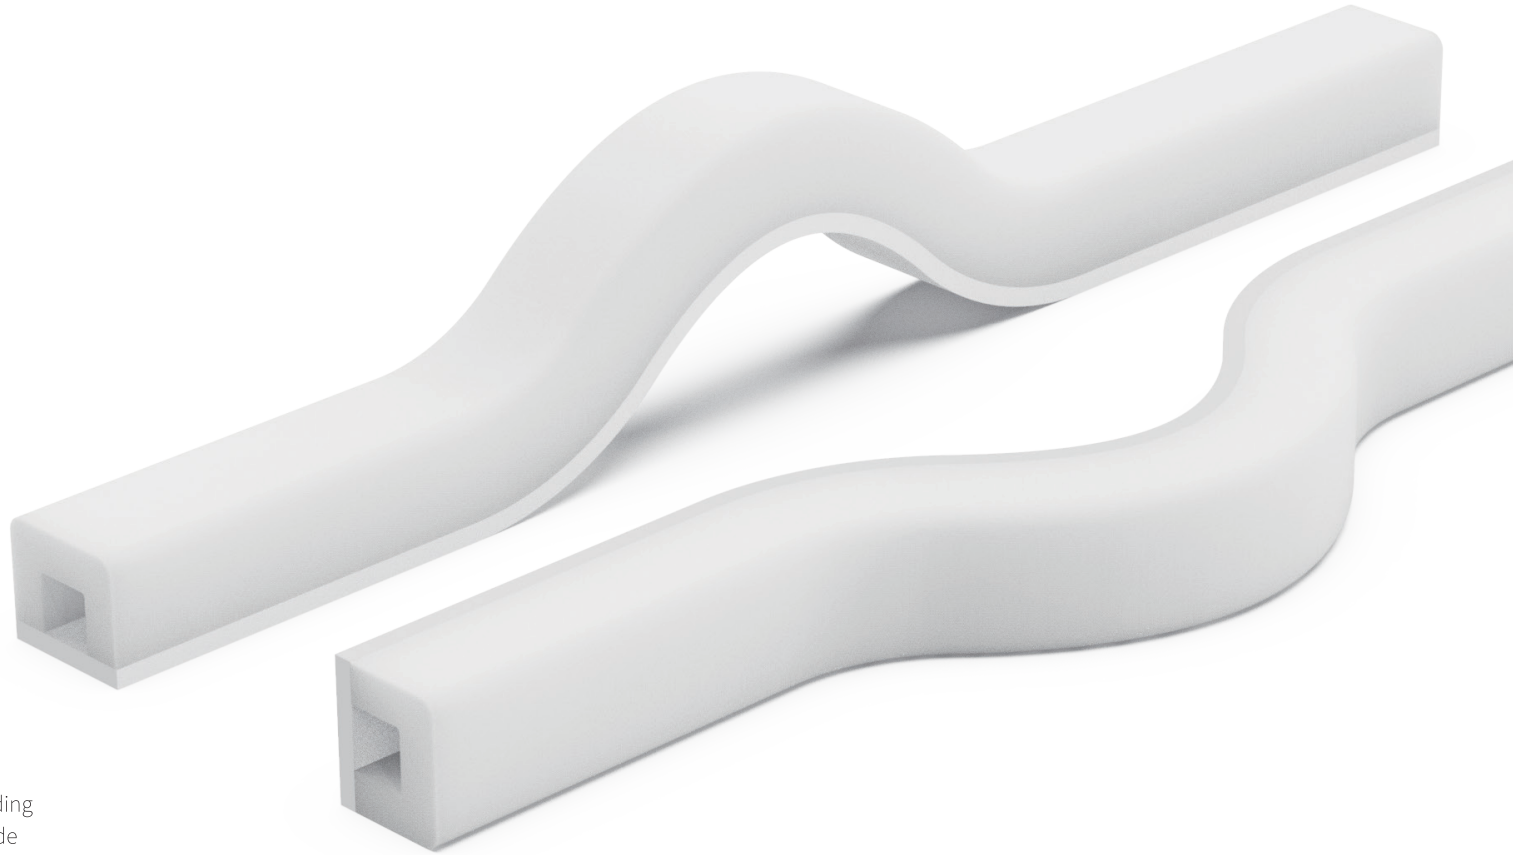

ACCESSORIES

FOR
INSTALLATION

Al Profile

Al Clips

FOR
CONNECTION

1614A

MAIN FEATURES

- 3-surface lighting and top bending
- Lumileds or Bridgelux LED inside
- Dual-color silicone extrusion
- UV and yellowish resistant
- IP67 and salt-mist proof
- L70B50 > 50,000hrs
- UL 94 V-0
- Easy installation and re-connect accessories
- 950lm per meter @5000K
- 12W/mtr, 10mtrs per roll