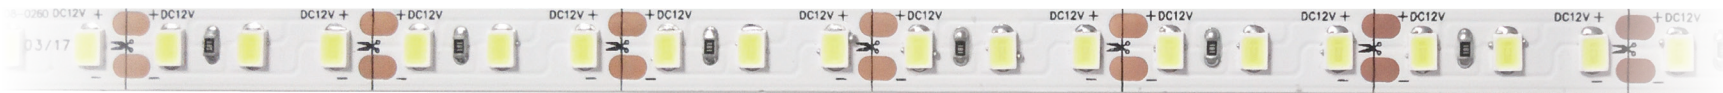

CONFIGURATIONS

Product	Type	Size	LED Qty/m	LM/W @4000K	LED Type
SL0896A6	CV Sidelighting	Width 8mm	Width 8mm	100lm/w	2835
TL0860A6	CV Toplighting	Width 8mm	Width 8mm	120lm/w	2835
TL1012A6	CV Toplighting	Width 10mm	Width 10mm	120lm/w	2835
TL0870B7	CC Toplighting	Width 8mm	Width 8mm	145lm/w	2835
TL1012B7	CC Toplighting	Width 10mm	Width 10mm	145lm/w	2835
TL1212B7	CC Toplighting	Width 12mm	Width 12mm	142lm/w	2835
TL1012T6	Turnable-White	Width 10mm	Width 10mm	120lm/w	2835
TL1272F6	RGBW	Width 12mm	Width 12mm	N.A	5050 3in1 + 2835
TL1272F6	RGB	Width 12mm	Width 12mm	N.A	5050 3in1