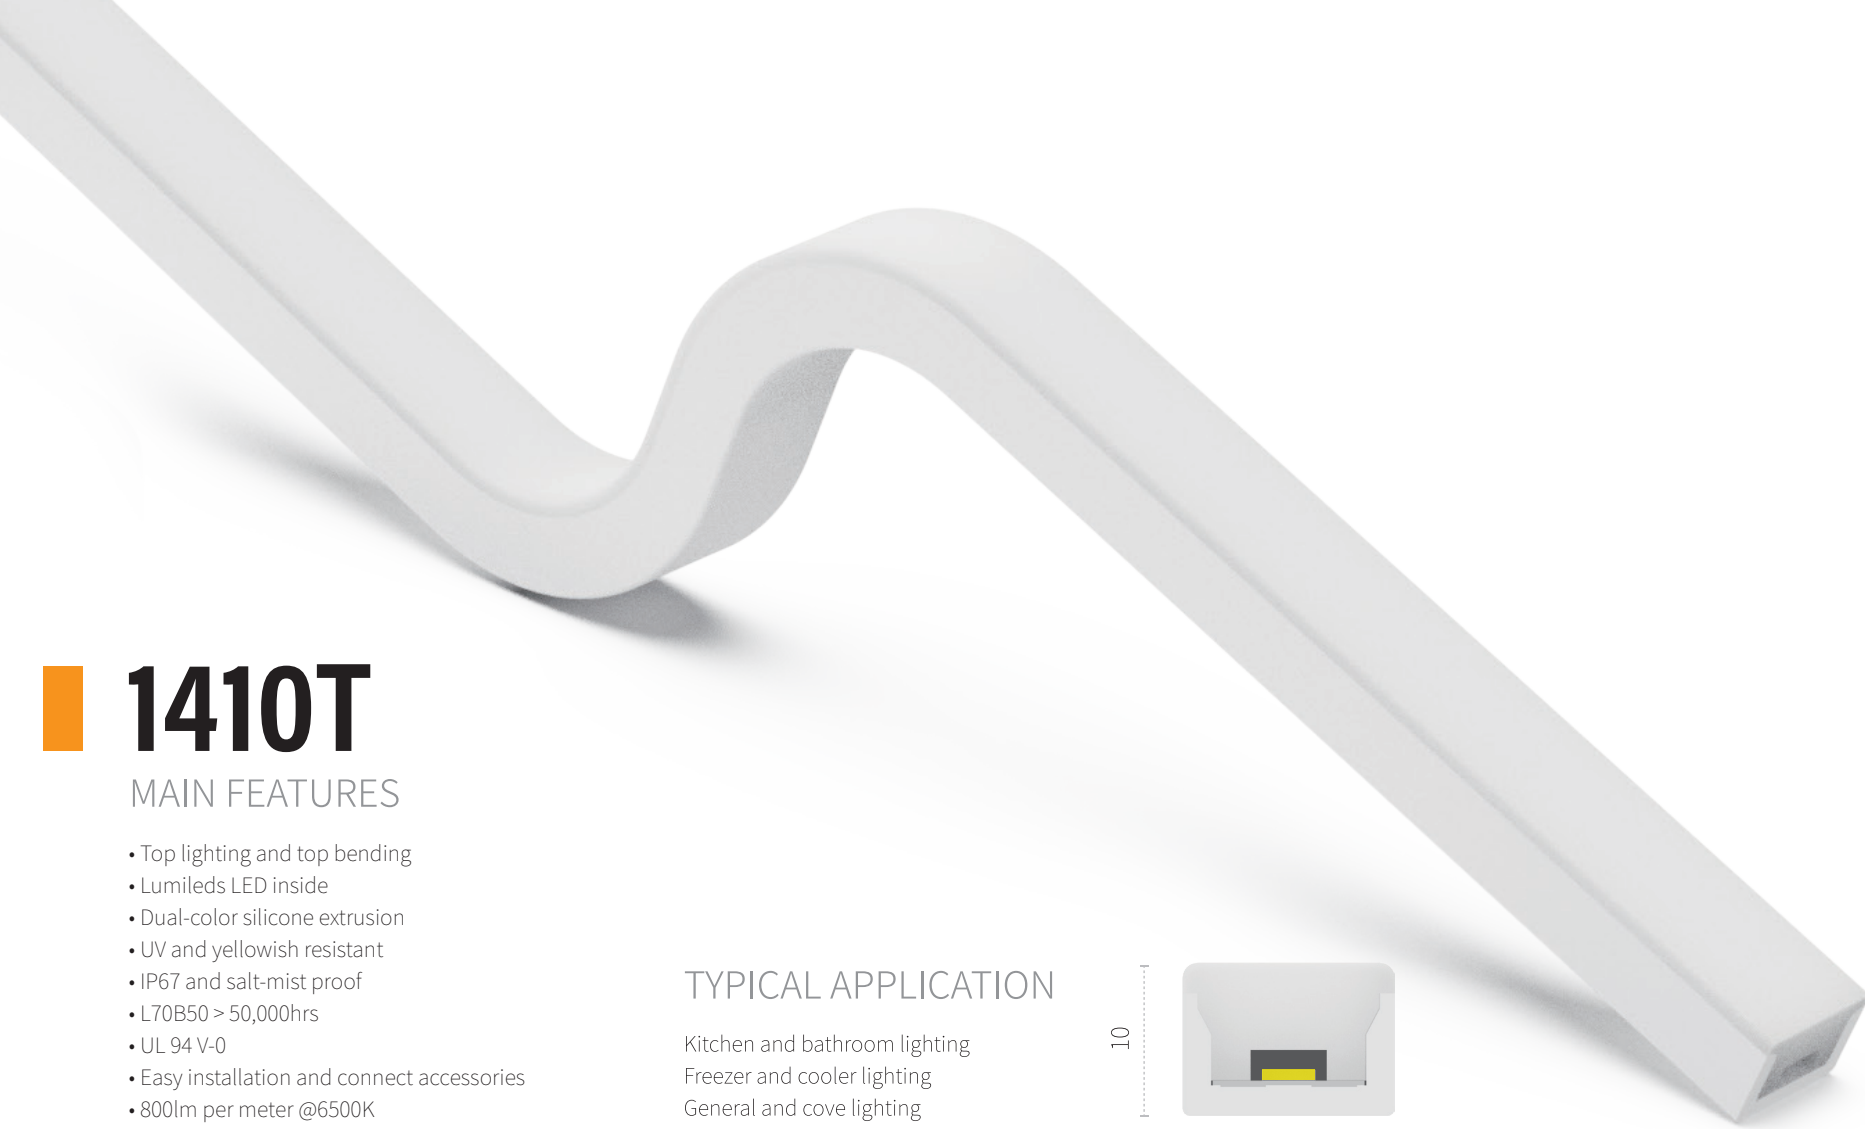

ACCESSORIES

FOR
INSTALLATION

PC Clips

Al Profile

Al Clips

FOR
CONNECTION

1410T

MAIN FEATURES